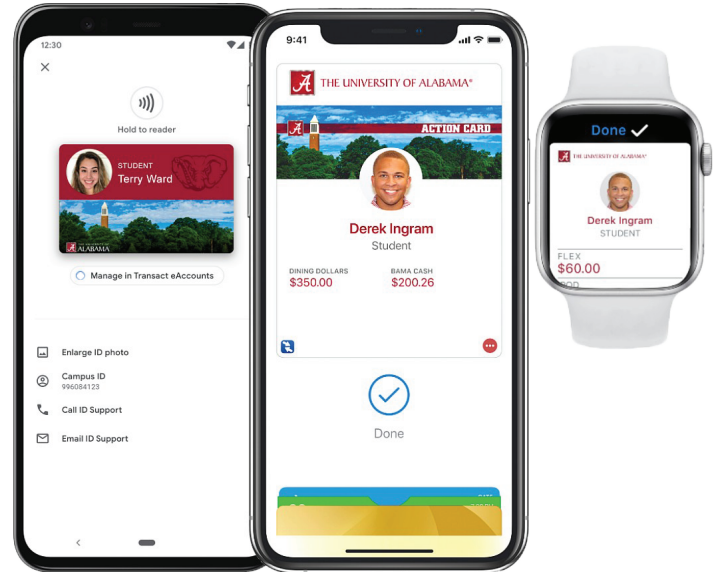

1 PAY FOR YOUR LAUNDRY USING YOUR ACT CARD

2 MONITOR YOUR LAUNDRY USING THE SPEED QUEEN APP

THE UNIVERSITY OF
ALABAMA[®]

1 PAYMENT

Mobile ACT Card
or
Physical ACT Card

OR

2 MONITOR

Using the
Speed Queen
Mobile App